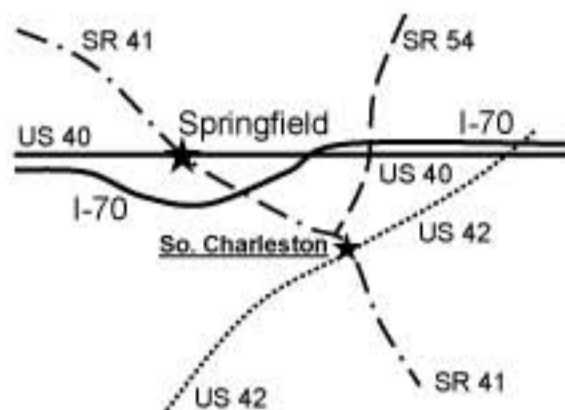

Grand March begins
at 9 P.M.

Victorian Refreshments will be
served all evening

*****Champagne Toast
At Midnight*****

Tickets:

$25 per person

(2 for $45)

donation requested

(Well-behaved children
under 10 – free)

For credit card reservations
Call Charleston Pharmacy
(937) 462-8331

**Please make reservations
by Dec 15**

Proceeds benefit the
South Charleston
Heritage Commission

For upkeep of their historic properties

Victorian Dress Requested

(not Required)

Please, no hobnails on footwear!

**Optional Free Dance Practice at
The Opera House, 7 – 9 P.M.**

Tuesday, Nov 30th

(Casual dress, but wear dance shoes!)

Attractions:

AAA Antique Mall
Springfield Antique Center
State Route 41 exit off I-70

Heart of Ohio Antique Mall
US 40 exit off I-70

Accommodations:

Houstonia B&B
25 E. Mound St.
So. Charleston, OH 45368
(937) 462-8855

Simon Kenton Inn
4690 Urbana Rd.
Springfield, OH 45503
(937) 399-9950

Victoria Green Plains B&B
8606 Selma Pike
So. Charleston, OH 45368
(937) 462-8682

Alexandra's B&B (ca. 1873)
117 N. Main St.
London, OH 43140
(740) 852-5993

The Murray House B&B
3774 Urbana Rd
Springfield, OH 45503
(937) 390-3949

**Major chain hotels
Available in Springfield, OH
(Call 1-800-803-1553 for
Convention/Visitor's Bureau)**

For questions, call:
Julia Sutherly, Dance Manager
(937) 332-0094
Or visit:
www.heritagecommission.com

**The Pleasure of Your Company
Is Requested At:**

**New Year's Eve
Grand Ball**

**Friday, Dec 31, 2010
9 P. M. – 12:30 A.M.**